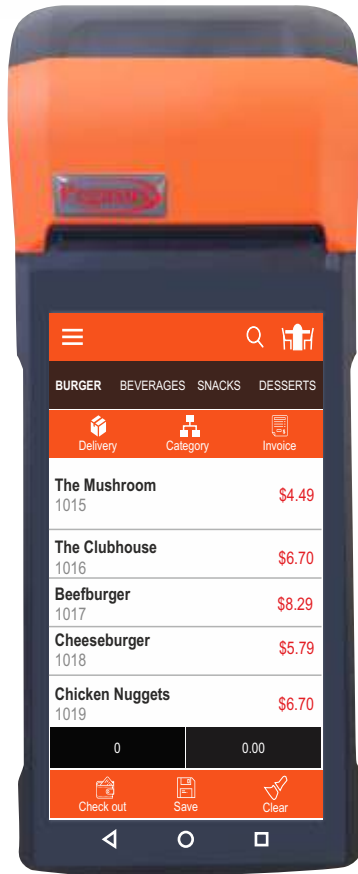

Pegasus PPT8525

Mobile Smart POS Terminal

Pegasus

www.PegasusTech.net

Industries

Cafeteria

Super Market

Café

Ice Cream Parlour

Outside Catering

Fast Food Shop

Hair Salon

Faster Response & More Flexible use

Overview :

Pegasus PPT8525 takes 0.7 seconds to quickly identify the QR code. It supports the features of Mobile Payment such as EMV chip credit cards, This Device is Thermal Printing 58mm/second Printing holding the speed of 75mm/sec. This Device Displays 5.5 inch IPS qHD, IPS, 1D Barcode scan support.

Android

Printer

3G Network

Bluetooth

WiFi

Features:

- Breakthrough design that featuring high performance and Super endurance under commercial scene
- 1280*720 resolution, 5.5 inches screen, using IPS technology Visible angle has achieved 178° suitable broadness Capacitive multi touch screen
- Stable performance Running smoothly with 10 Apps concurrently
- Super endurance (Battery Life) 3.7V/5200mAh high battery-powered Same style with XiaoMi power bank
- With built-in high speed printer Print at anytime and anywhere
- Full network coverage, Automatically switch whenever and wherever possible to receive order